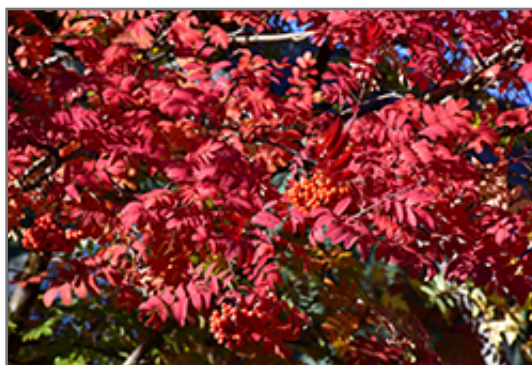

Showy Mountain Ash in fall
Photo courtesy of NetPS Plant Finder