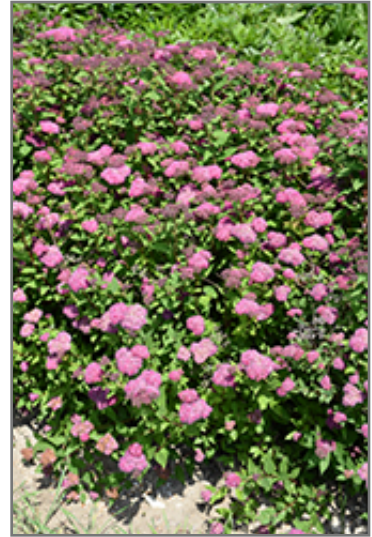

*Double Play Artisan Spirea in bloom
Photo courtesy of NetPS Plant Finder*