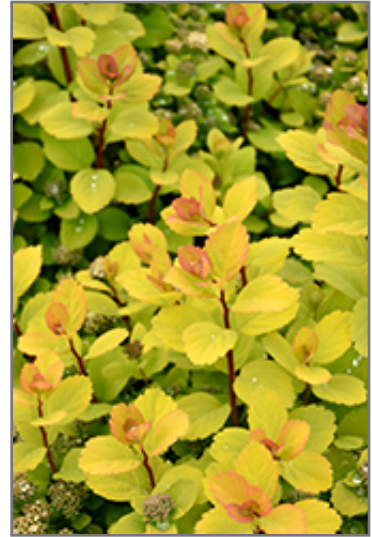

*Glow Girl Birch Leaf Spirea foliage
Photo courtesy of NetPS Plant Finder*