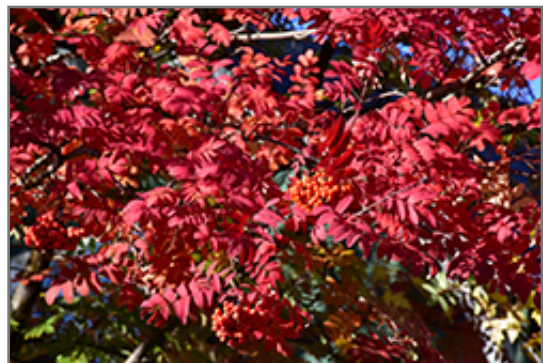

Showy Mountain Ash in fall
Photo courtesy of NetPS Plant Finder