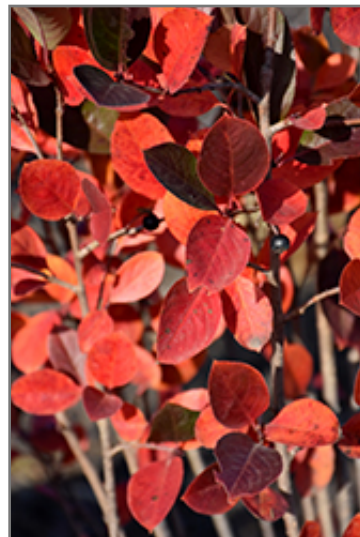

Viking Chokeberry
Aronia x prunifolia 'Viking'

Height: 5 feet

Spread: 7 feet

Sunlight: ○

Hardiness Zone: 3a

Description:

A compact shrub with glossy dark green leaves, showy white flowers in spring, large black berries, and good red fall color; suckers; a great choice for massing or grouping

Ornamental Features

Viking Chokeberry features showy panicles of white flowers with brick red anthers at the ends of the branches in mid spring. It features an abundance of magnificent black berries from late summer to late winter. It has forest green deciduous foliage. The glossy oval leaves turn an outstanding red in the fall.

Landscape Attributes

Viking Chokeberry is a multi-stemmed deciduous shrub with a more or less rounded form. Its average texture blends into the landscape, but can be balanced by one or two finer or coarser trees or shrubs for an effective composition.

This shrub will require occasional maintenance and upkeep, and is best pruned in late winter once the threat of extreme cold has passed.

Gardeners should be aware of the following characteristic(s) that may warrant special consideration;

- Suckering

Viking Chokeberry is recommended for the following landscape applications;

- Mass Planting
- General Garden Use
- Naturalizing And Woodland Gardens

Viking Chokeberry in fall
Photo courtesy of NetPS Plant Finder